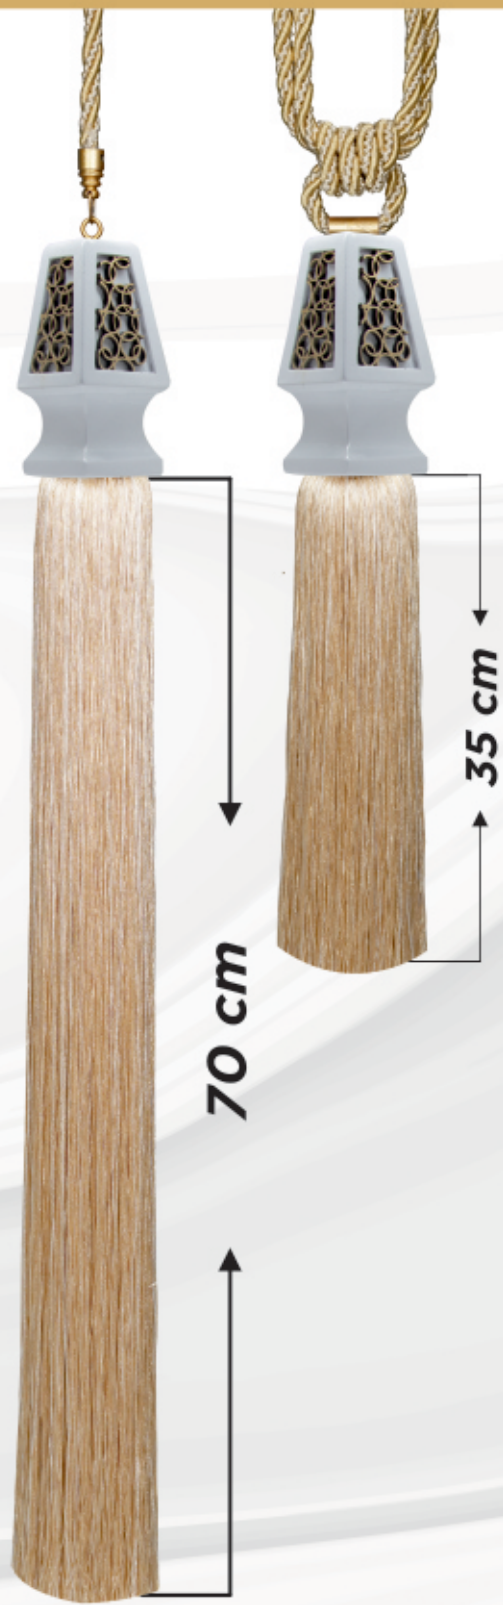

Keops Modern

V-009
Beyaz Gold